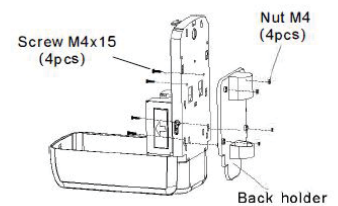

GEL / LIQUID

H 10.5" x W 6" x D 4.1"

SKU:

0671401060

Requires 4x C-size batteries.
Not included

STEP 1

Open it with key,take out the bottle and pump

STEP 2

Install the back holder with dispenser

Install Black Holder

STEP 3

Put Advertising photo inside of 2 pcs AD board

* Advertising photo size: 18x 18cm

STEP 4

Install the AD Board on dispenser

Install AD Board
(If needed)

Dimensions