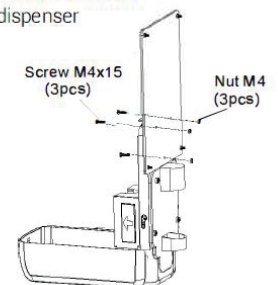

Install the back holder with dispenser

Install Black Holder

STEP 3

Put Advertising photo inside of 2 pcs AD board

* Advertising photo size: 18x 18cm

STEP 4

Install the AD Board on dispenser

Install AD Board
(If needed)

Dimensions