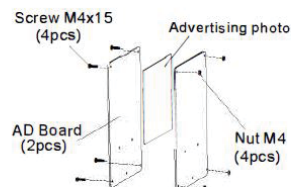

GEL / LIQUID

H 10.5" x W 6" x D 4.1"

SKU:

0671401060

Requires 4x C-size batteries.
Not included

STEP 1

Open it with key,take out the bottle and pump

STEP 2

Install the back holder with dispenser

Install Black Holder

STEP 3

Put Advertising photo inside of 2 pcs AD board

* Advertising photo size: 18x 18cm

STEP 4

Install the AD Board on dispenser

Install AD Board
(If needed)

Dimensions