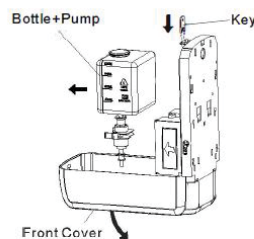

GEL / LIQUID

H 10.5" x W 6" x D 4.1"

SKU:

0671401060

Requires 4x C-size batteries.
Not included

STEP 1

Open it with key,take out the bottle and pump

STEP 2

Install the back holder with dispenser

Install Black Holder

STEP 3

Put Advertising photo inside of 2 pcs AD board

* Advertising photo size: 18x 18cm

STEP 4

Install the AD Board on dispenser

Install AD Board
(If needed)